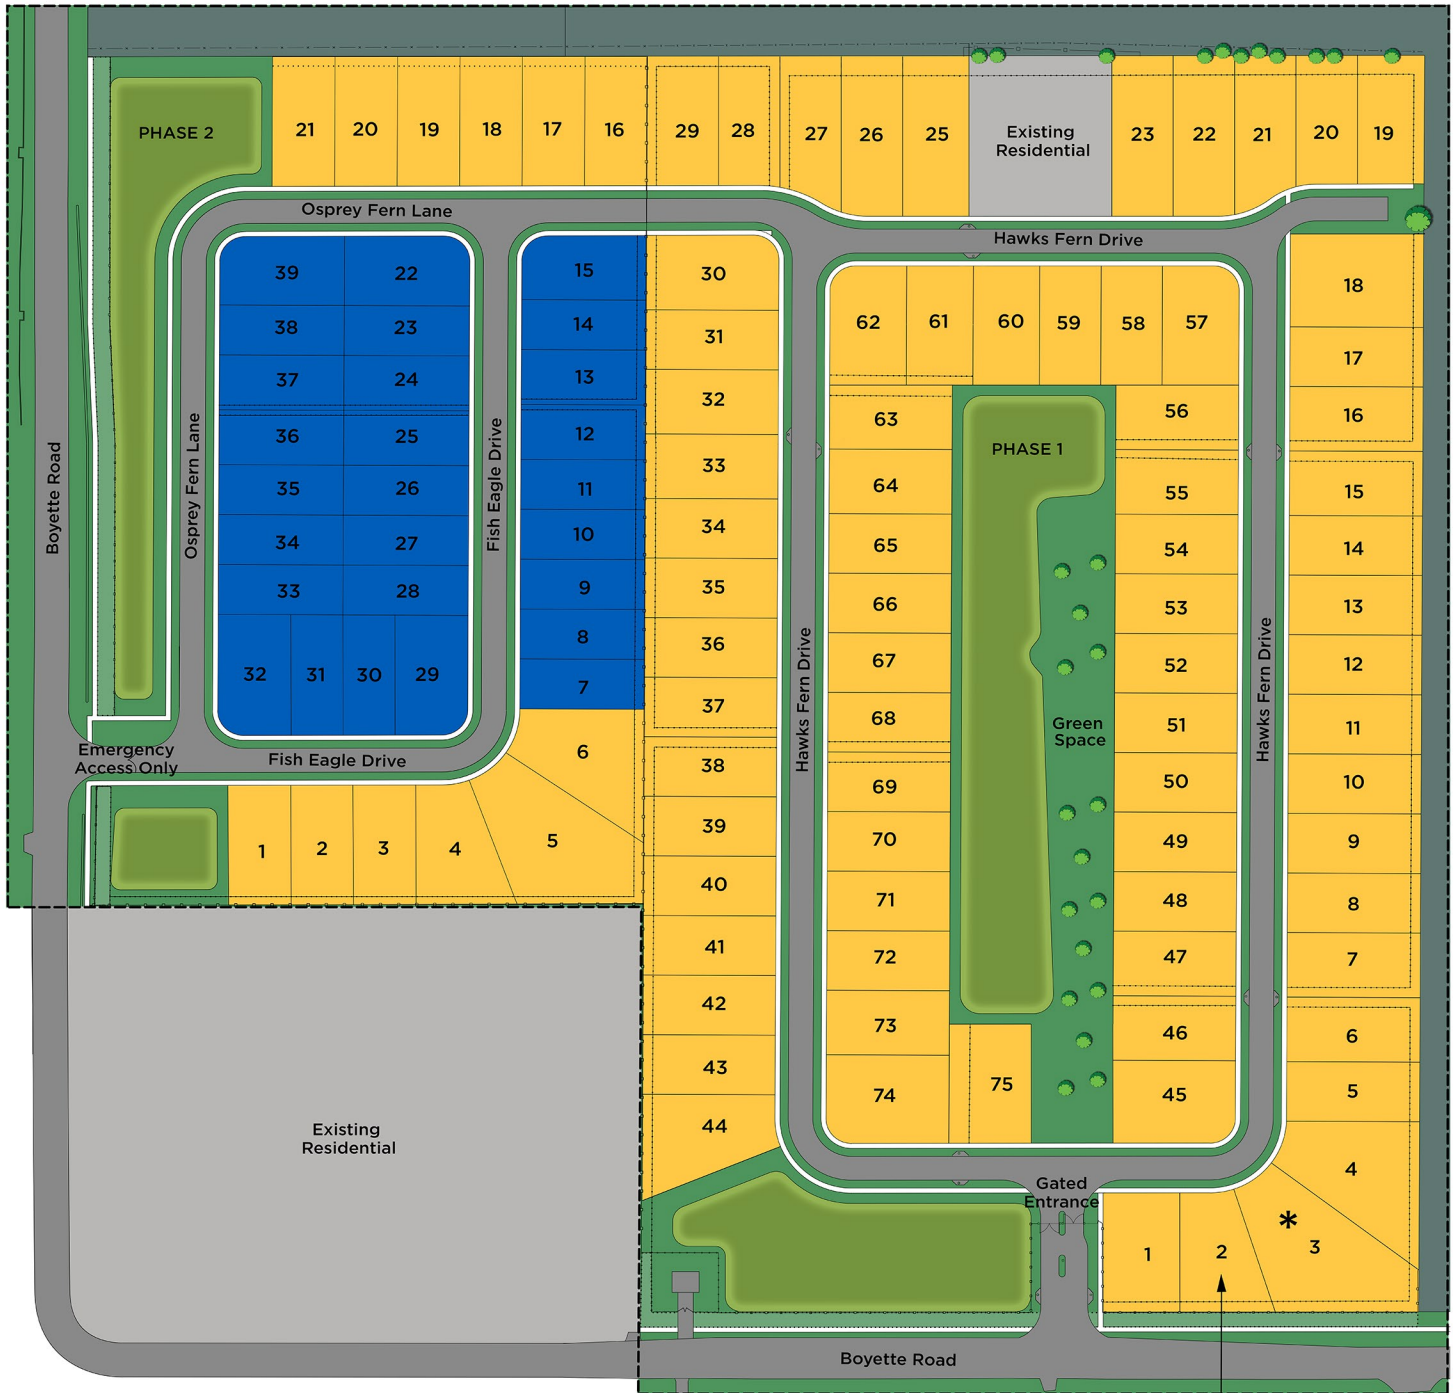

Preliminary Site Plan

To FishHawk Blvd

Model Parking

HAWKS FERN

Site Plan Legend

- 50's Innovation
- 60's Artisan
- Model Home